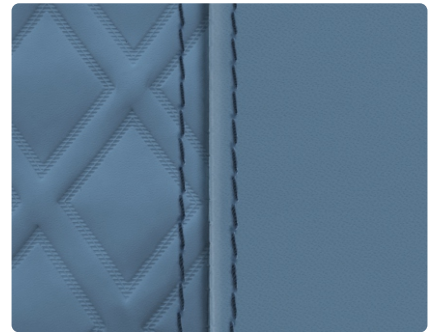

Upholstery STANDARD

STD 01 Grey - Black

STD 02 Grey

Upholstery LUXURY

MLD 01 Maldives white

GST 01 Stone grey

BLM 01 Miami blue

MTX 01 Matrix

RMB 01 Diamond

CML 01 Camel

GNL 02 Grey - Black Lux

ACM 01 Sea water

GELCOAT

GLT 31 Ice White

GLT 32 Quantum Grey

GLT 33 Carbon Black